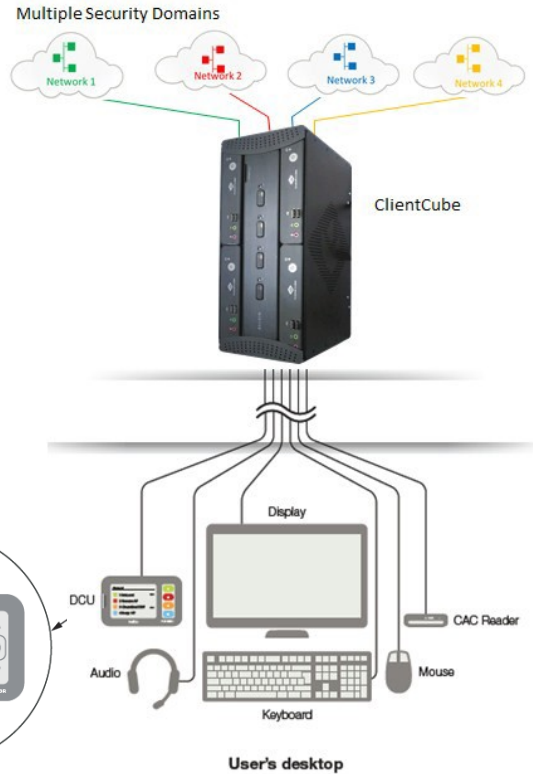

CLEARCUBE

ClientCube Secure Desktop Controller Unit DCU

Bring control of the power of instant access to multiple networks and resources to the desk in a small form factor.

The Secure DCU is a secure remote control device for the ClientCube NET-4 and NET-8 solutions. It enables operators to easily switch devices, even if the ClientCube is located up to 50-feet away.

Secure DCU for ClientCube NET-4 Part No. G0900322

LCD Secure DCU for ClientCube NET-4 Part No. G0900323

Advanced Secure LCD DCU for ClientCube NET-8 Part No. G0900394

Common Criteria validated to EAL 4+ (Evaluation Assurance Level 4). One single connection from 3 to 50 feet from point to point gives you ease of resource switching at the touch of a button.