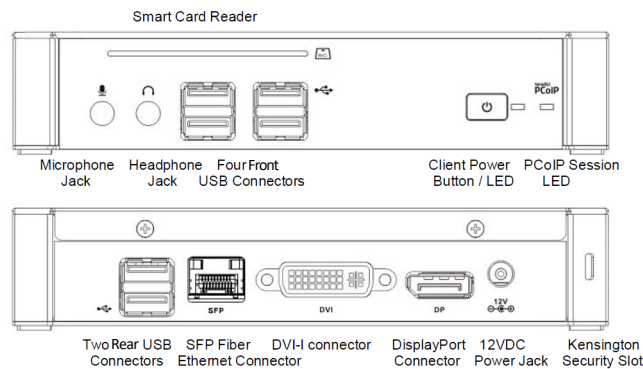

Zero Client Model CD7524

Simple Installation, Secure Hardware

CD7524 Zero Client requires no special OS drivers. There are no moving parts that can fail and no removable parts that encourage user tampering or theft. The units support all standard peripherals including multiple monitors, keyboard, mouse, audio input/output devices, and more.